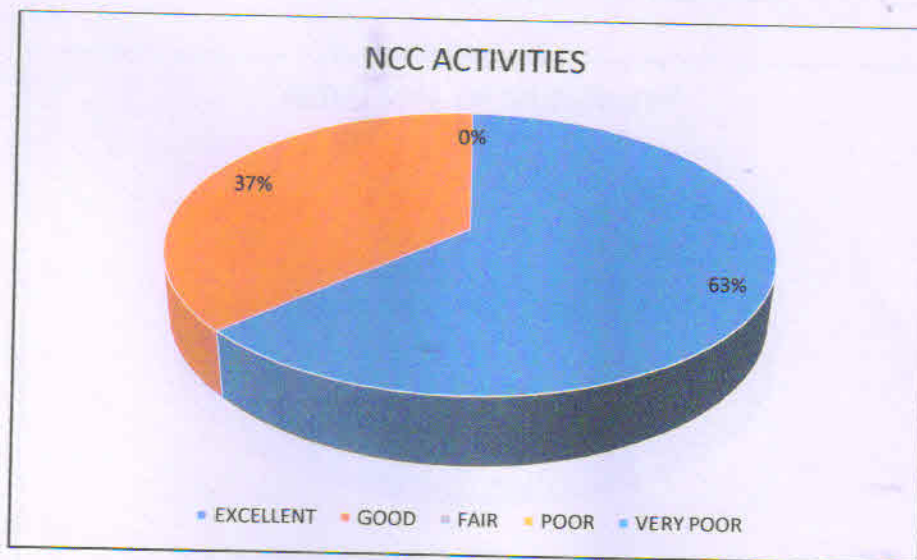

Subject of Evaluation	EXCELLENT	GOOD	FAIR	POOR	VERY POOR
Sports facilities for girls	60	40	0	0	0

Subject of Evaluation	EXCELLENT	GOOD	FAIR	POOR	VERY POOR
Canteen facilities and drinking water supply	62	37.9	0.1	0	0

CANTEEN FACILITIES AND DRINKING WATER SUPPLY

Subject of Evaluation	EXCELLENT	GOOD	FAIR	POOR	VERY POOR
Hostel facilities	55	45	0	0	0

HOSTEL FACILITIES

Subject of Evaluation	EXCELLENT	GOOD	FAIR	POOR	VERY POOR
Campus cleanliness	64	36	0	0	0

Subject of Evaluation	EXCELLENT	GOOD	FAIR	POOR	VERY POOR
Commuting facilities	65	35	0	0	0

Subject of Evaluation	EXCELLENT	GOOD	FAIR	POOR	VERY POOR
NSS activities	60	40	0	0	0

Subject of Evaluation	EXCELLENT	GOOD	FAIR	POOR	VERY POOR
NCC activities	63	37	0	0	0

Subject of Evaluation	EXCELLENT	GOOD	FAIR	POOR	VERY POOR
Extension activities	59	40.3	0.7	0	0

EXTENSION ACTIVITIES

■ EXCELLENT ■ GOOD ■ FAIR ■ POOR ■ VERY POOR

Subject of Evaluation	EXCELLENT	GOOD	FAIR	POOR	VERY POOR
Redressal of grievances	58	42	0	0	0