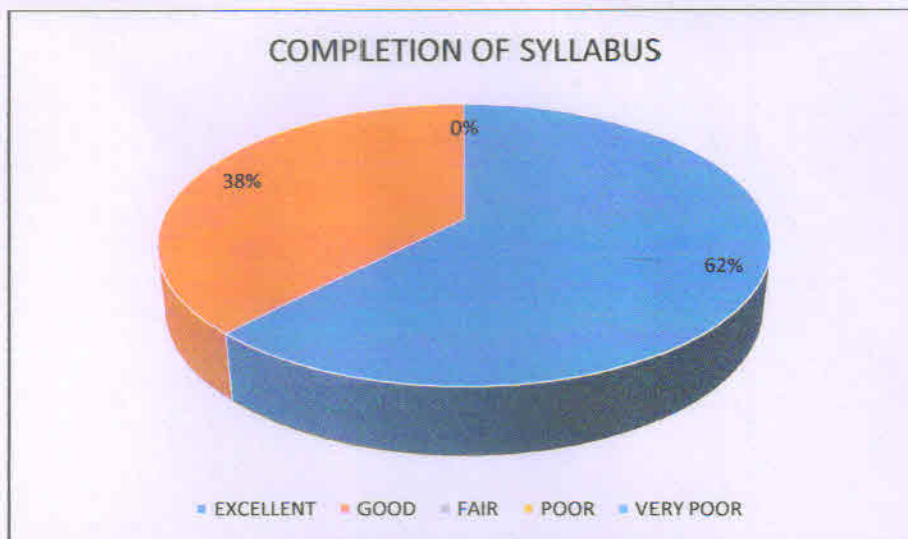

RANIGANJ GIRLS' COLLEGE
STUDENTS' FEEDBACK ON OVERALL TEACHING, CAMPUS
AMENITIES AND INFRASTRUCTURE

2018-19

Subject of Evaluation	EXCELLENT	GOOD	FAIR	POOR	VERY POOR
Does the subject become easy to understand?	82	18	0	0	0

Subject of Evaluation	EXCELLENT	GOOD	FAIR	POOR	VERY POOR
Completion of Syllabus	62	38	0	0	0

Subject of Evaluation	EXCELLENT	GOOD	FAIR	POOR	VERY POOR
Timelines of Practical work	67	33	0	0	0

Subject of Evaluation	EXCELLENT	GOOD	FAIR	POOR	VERY POOR
Fairness of Evaluation	58	42	0	0	0