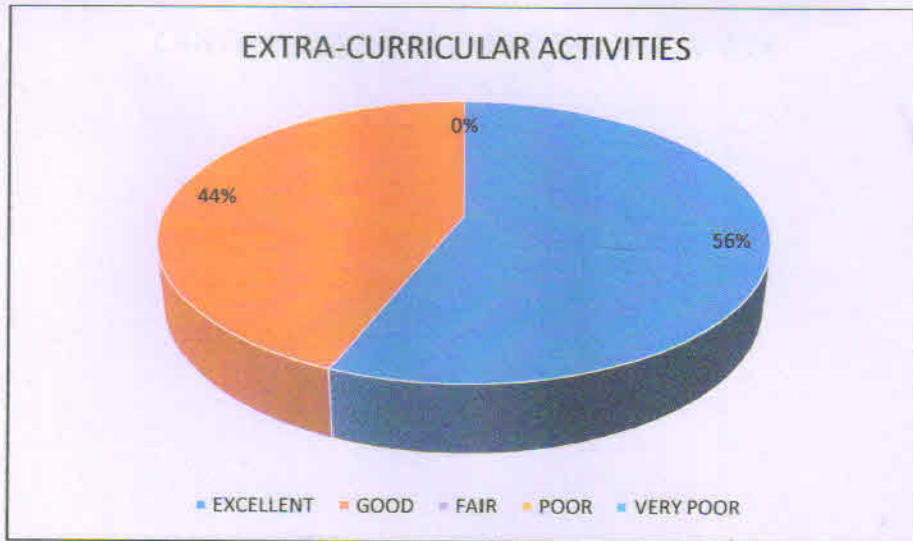

Subject of Evaluation	EXCELLENT	GOOD	FAIR	POOR	VERY POOR
Computer facilities	46	54	0	0	0

Subject of Evaluation	EXCELLENT	GOOD	FAIR	POOR	VERY POOR
Recreational facilities	57	43	0	0	0

Subject of Evaluation	EXCELLENT	GOOD	FAIR	POOR	VERY POOR
Extra-curricular activities	56	44	0	0	0

Subject of Evaluation	EXCELLENT	GOOD	FAIR	POOR	VERY POOR
Sports facilities for girls	60	40	0	0	0

Subject of Evaluation	EXCELLENT	GOOD	FAIR	POOR	VERY POOR
Canteen facilities and drinking water supply	62	37.9	0.1	0	0