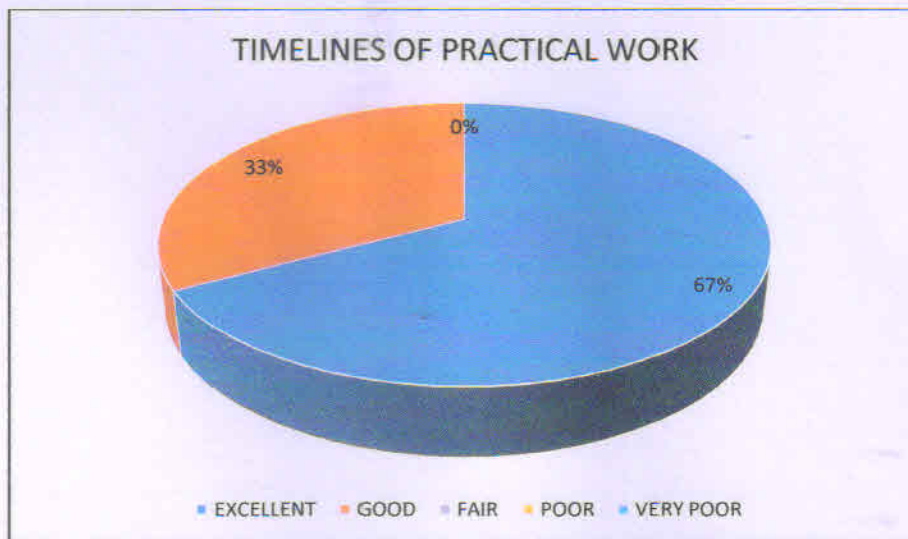

RANIGANJ GIRLS' COLLEGE
STUDENTS' FEEDBACK ON OVERALL TEACHING, CAMPUS
AMENITIES AND INFRASTRUCTURE

2018-19

Subject of Evaluation	EXCELLENT	GOOD	FAIR	POOR	VERY POOR
Does the subject become easy to understand?	82	18	0	0	0

Subject of Evaluation	EXCELLENT	GOOD	FAIR	POOR	VERY POOR
Completion of Syllabus	62	38	0	0	0

Subject of Evaluation	EXCELLENT	GOOD	FAIR	POOR	VERY POOR
Timelines of Practical work	67	33	0	0	0

Subject of Evaluation	EXCELLENT	GOOD	FAIR	POOR	VERY POOR
Fairness of Evaluation	58	42	0	0	0