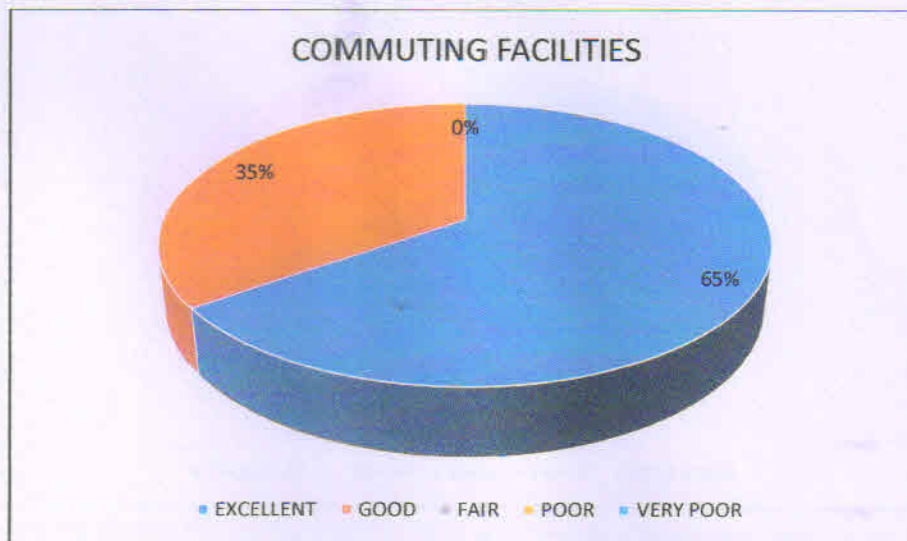

Subject of Evaluation	EXCELLENT	GOOD	FAIR	POOR	VERY POOR
Sports facilities for girls	60	40	0	0	0

Subject of Evaluation	EXCELLENT	GOOD	FAIR	POOR	VERY POOR
Canteen facilities and drinking water supply	62	37.9	0.1	0	0

CANTEEN FACILITIES AND DRINKING WATER SUPPLY

Subject of Evaluation	EXCELLENT	GOOD	FAIR	POOR	VERY POOR
Hostel facilities	55	45	0	0	0

HOSTEL FACILITIES

Subject of Evaluation	EXCELLENT	GOOD	FAIR	POOR	VERY POOR
Campus cleanliness	64	36	0	0	0

Subject of Evaluation	EXCELLENT	GOOD	FAIR	POOR	VERY POOR
Commuting facilities	65	35	0	0	0

Subject of Evaluation	EXCELLENT	GOOD	FAIR	POOR	VERY POOR
NSS activities	60	40	0	0	0

Subject of Evaluation	EXCELLENT	GOOD	FAIR	POOR	VERY POOR
NCC activities	63	37	0	0	0