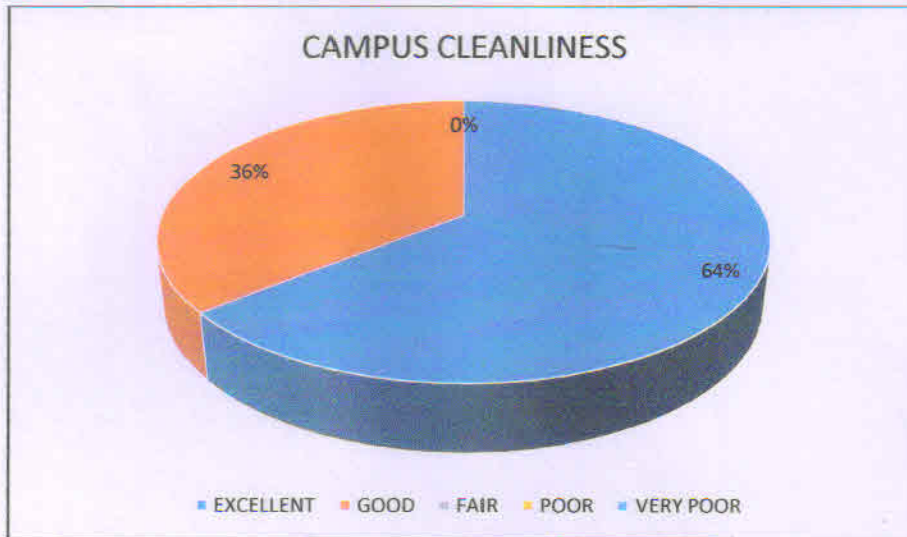

Subject of Evaluation	EXCELLENT	GOOD	FAIR	POOR	VERY POOR
Sports facilities for girls	60	40	0	0	0

Subject of Evaluation	EXCELLENT	GOOD	FAIR	POOR	VERY POOR
Canteen facilities and drinking water supply	62	37.9	0.1	0	0

CANTEEN FACILITIES AND DRINKING WATER SUPPLY

Subject of Evaluation	EXCELLENT	GOOD	FAIR	POOR	VERY POOR
Hostel facilities	55	45	0	0	0

HOSTEL FACILITIES

Subject of Evaluation	EXCELLENT	GOOD	FAIR	POOR	VERY POOR
Campus cleanliness	64	36	0	0	0

Subject of Evaluation	EXCELLENT	GOOD	FAIR	POOR	VERY POOR
Commuting facilities	65	35	0	0	0

Subject of Evaluation	EXCELLENT	GOOD	FAIR	POOR	VERY POOR
NSS activities	60	40	0	0	0

Subject of Evaluation	EXCELLENT	GOOD	FAIR	POOR	VERY POOR
NCC activities	63	37	0	0	0