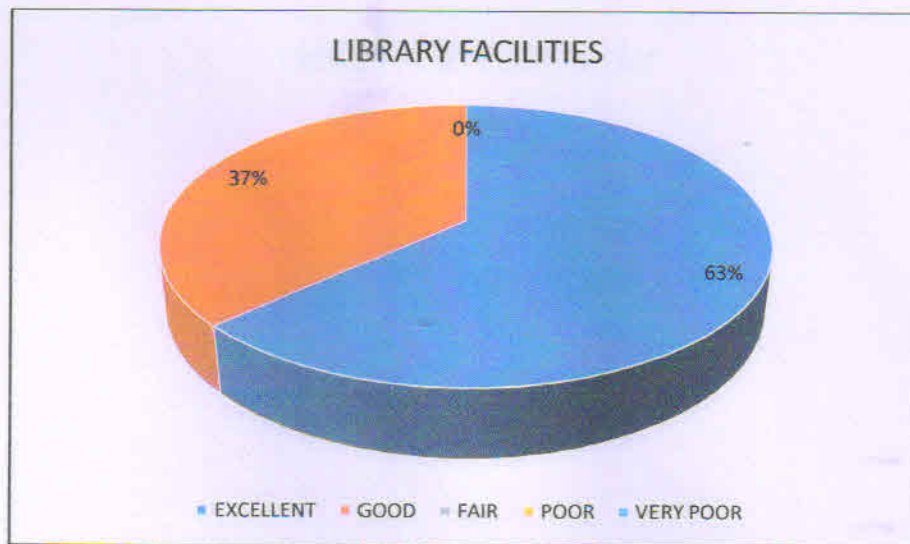

RANIGANJ GIRLS' COLLEGE
STUDENTS' FEEDBACK ON OVERALL TEACHING, CAMPUS
AMENITIES AND INFRASTRUCTURE

2018-19

Subject of Evaluation	EXCELLENT	GOOD	FAIR	POOR	VERY POOR
Does the subject become easy to understand?	82	18	0	0	0

Subject of Evaluation	EXCELLENT	GOOD	FAIR	POOR	VERY POOR
Completion of Syllabus	62	38	0	0	0

Subject of Evaluation	EXCELLENT	GOOD	FAIR	POOR	VERY POOR
Timelines of Practical work	67	33	0	0	0

Subject of Evaluation	EXCELLENT	GOOD	FAIR	POOR	VERY POOR
Fairness of Evaluation	58	42	0	0	0

Subject of Evaluation	EXCELLENT	GOOD	FAIR	POOR	VERY POOR
Library facilities	63	37	0	0	0

Subject of Evaluation	EXCELLENT	GOOD	FAIR	POOR	VERY POOR
Book Bank	53	47	0	0	0

Subject of Evaluation	EXCELLENT	GOOD	FAIR	POOR	VERY POOR
Laboratory Equipment	62	38	0	0	0

Subject of Evaluation	EXCELLENT	GOOD	FAIR	POOR	VERY POOR
Computer facilities	46	54	0	0	0

Subject of Evaluation	EXCELLENT	GOOD	FAIR	POOR	VERY POOR
Recreational facilities	57	43	0	0	0

Subject of Evaluation	EXCELLENT	GOOD	FAIR	POOR	VERY POOR
Extra-curricular activities	56	44	0	0	0