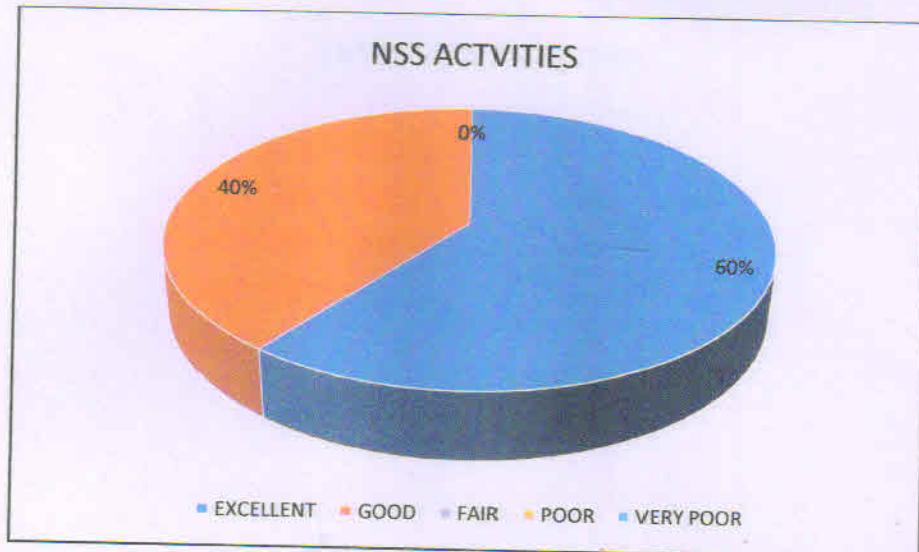

Subject of Evaluation	EXCELLENT	GOOD	FAIR	POOR	VERY POOR
Sports facilities for girls	60	40	0	0	0

Subject of Evaluation	EXCELLENT	GOOD	FAIR	POOR	VERY POOR
Canteen facilities and drinking water supply	62	37.9	0.1	0	0

CANTEEN FACILITIES AND DRINKING WATER SUPPLY

Subject of Evaluation	EXCELLENT	GOOD	FAIR	POOR	VERY POOR
Hostel facilities	55	45	0	0	0

HOSTEL FACILITIES

Subject of Evaluation	EXCELLENT	GOOD	FAIR	POOR	VERY POOR
Campus cleanliness	64	36	0	0	0

Subject of Evaluation	EXCELLENT	GOOD	FAIR	POOR	VERY POOR
Commuting facilities	65	35	0	0	0

Subject of Evaluation	EXCELLENT	GOOD	FAIR	POOR	VERY POOR
NSS activities	60	40	0	0	0

Subject of Evaluation	EXCELLENT	GOOD	FAIR	POOR	VERY POOR
NCC activities	63	37	0	0	0