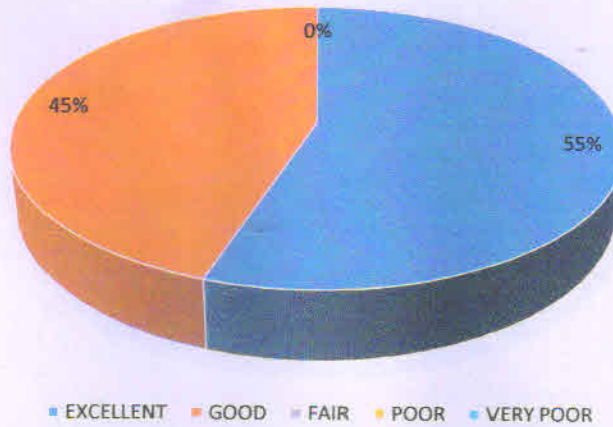

Subject of Evaluation	EXCELLENT	GOOD	FAIR	POOR	VERY POOR
Computer facilities	46	54	0	0	0

Subject of Evaluation	EXCELLENT	GOOD	FAIR	POOR	VERY POOR
Recreational facilities	57	43	0	0	0

Subject of Evaluation	EXCELLENT	GOOD	FAIR	POOR	VERY POOR
Extra-curricular activities	56	44	0	0	0

Subject of Evaluation	EXCELLENT	GOOD	FAIR	POOR	VERY POOR
Sports facilities for girls	60	40	0	0	0

Subject of Evaluation	EXCELLENT	GOOD	FAIR	POOR	VERY POOR
Canteen facilities and drinking water supply	62	37.9	0.1	0	0

CANTEEN FACILITIES AND DRINKING WATER SUPPLY

Subject of Evaluation	EXCELLENT	GOOD	FAIR	POOR	VERY POOR
Hostel facilities	55	45	0	0	0

HOSTEL FACILITIES

Subject of Evaluation	EXCELLENT	GOOD	FAIR	POOR	VERY POOR
Campus cleanliness	64	36	0	0	0

Subject of Evaluation	EXCELLENT	GOOD	FAIR	POOR	VERY POOR
Commuting facilities	65	35	0	0	0

Subject of Evaluation	EXCELLENT	GOOD	FAIR	POOR	VERY POOR
NSS activities	60	40	0	0	0

Subject of Evaluation	EXCELLENT	GOOD	FAIR	POOR	VERY POOR
NCC activities	63	37	0	0	0