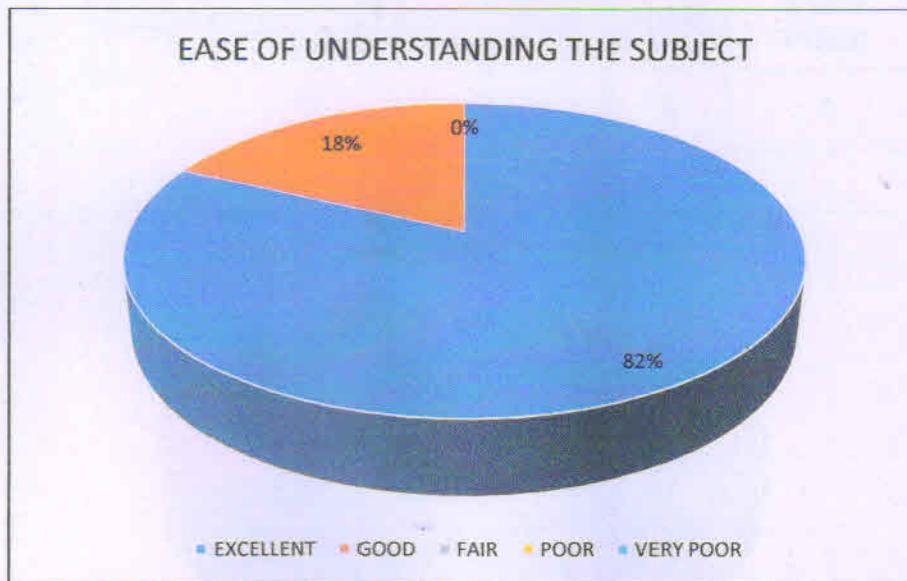

RANIGANJ GIRLS' COLLEGE
STUDENTS' FEEDBACK ON OVERALL TEACHING, CAMPUS
AMENITIES AND INFRASTRUCTURE

2018-19

Subject of Evaluation	EXCELLENT	GOOD	FAIR	POOR	VERY POOR
Does the subject become easy to understand?	82	18	0	0	0

Subject of Evaluation	EXCELLENT	GOOD	FAIR	POOR	VERY POOR
Completion of Syllabus	62	38	0	0	0

Subject of Evaluation	EXCELLENT	GOOD	FAIR	POOR	VERY POOR
Timelines of Practical work	67	33	0	0	0

Subject of Evaluation	EXCELLENT	GOOD	FAIR	POOR	VERY POOR
Fairness of Evaluation	58	42	0	0	0