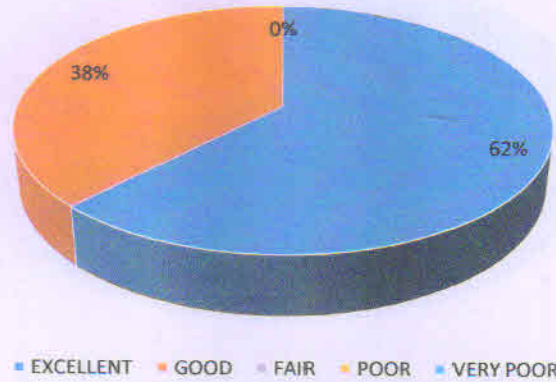

CANTEEN FACILITIES AND DRINKING WATER SUPPLY

Subject of Evaluation	EXCELLENT	GOOD	FAIR	POOR	VERY POOR
Hostel facilities	55	45	0	0	0